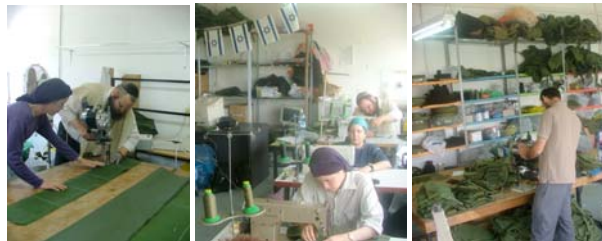

MISHMERET YESHA created project **Haganat Hayishuv** (community defense) combining community courses and early warning detection systems.

MISHMERET YESHA designs, develops, fabricates and distributes lightweight armored combat vests and equipment to the IDF reserve infantry units since the 2006 Lebanon war: **Project Nachalat Yehudah**.

MISHMERET YESHA developed and operates its own sewing facilities in Bet-El, Binyamin to design, fabricate, and distribute protective security equipment to security projects in the outlying communities.